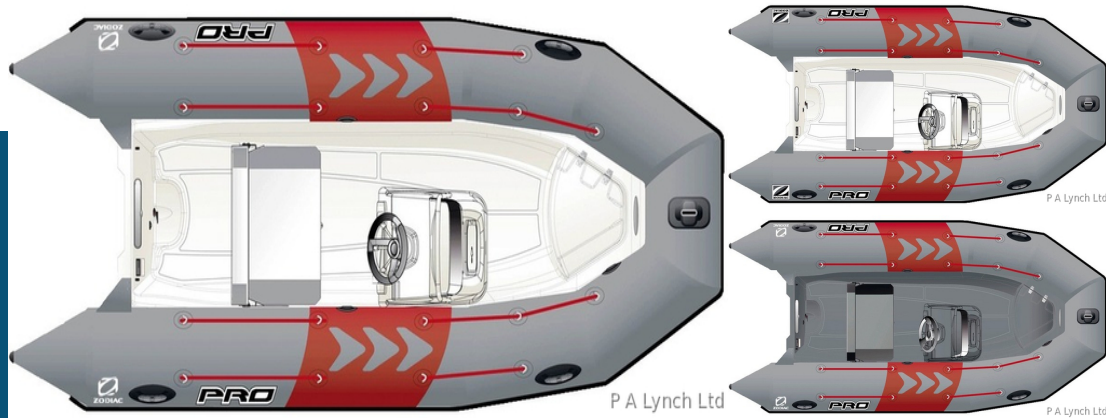

Zodiac - Pro  
4.20m,5.00m,5.50m,6.50m,7.50m  
&8.50m

£ 5,578

📍 Morpeth, North East

P A Lynch Ltd  
[www.palyunch.co.uk](http://www.palyunch.co.uk)

01670 512291

- Sports RIBs
- United Kingdom
- Morpeth

Zodiac Pro Series from 4.20m to 8.50m. Contact us for full details on - [Click here to reveal phone number](#) - The Sport Cruising range is aimed at lovers of all nautical sports from fishing to waterskiing and diving. For those who are looking for a boat which will provide them with the highest level of comfort, performance and security in which to practise their favourite sport.