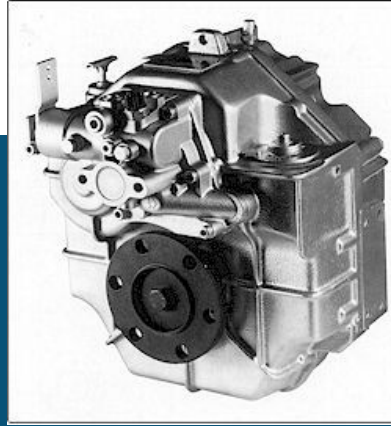

ZF Hurth - ZF45-1

£ 2,317

📍 Sussex, South East

Lancing Marine

www.lancingmarine.com

01273411765

-
- Engine Spares
 - United Kingdom
-

Brand new gearbox available within 10-16 weeks. It has a very deep drop of 151mm, 6", for difficult engine installations.

Ratios available are: 2.2:1, 2.5:1, 3:1.

Also available is 3.74:1 priced at £2609.

Can supply adaptors, driveplates, couplings & sterngear to fit this marine transmission. Please ask for more information and technical advice from our resident engineers and boatbuilders.