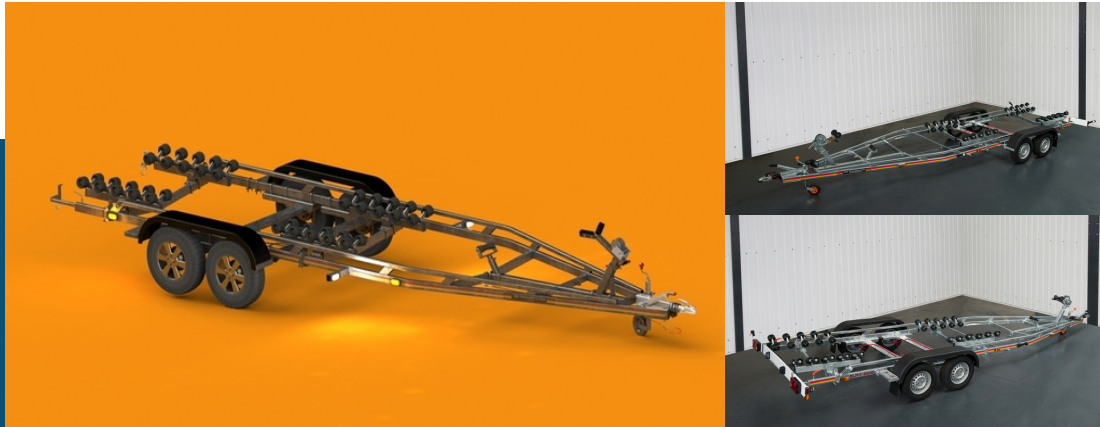

SBS - R4/2600EL

£ 3,333

📍 Tettenhall, West Midlands

**SBS Trailers**www.sbstrailers.co.uk**01902 754133**

● Multihull Trailers ● United Kingdom ● Twin axle ● 7 m

PRICES FROM £3333.02

Maximum Length Capacity (Boweye to Transom): 5.8m

Maximum Boat Weight: 2050Kg

You deserve the best boat so make sure you get the best trailer.

SBS produce the finest range of boat trailers in the UK.

We are the only manufacturer to offer a lifetime warranty.

Trailer Features:

- Hold either Full EU Type Approval or National Small Series Type Approval
- Fully Welded Chassis with Limited Lifetime Warranty
- Variation & Adjustability - SBS Trailers offer both bunked and roller-easy loader configuration as well as custom designs.
- Water Proof Bearings - Fitted with torsion beam axles and waterproof bearings on most of the range. Giving a virtually maintenance free long life.
- Optional Side Steps - Easy to use steps for access to your boat.
- Lightboard as standard
- Jockey Wheel standard
- Twin Speed Winch