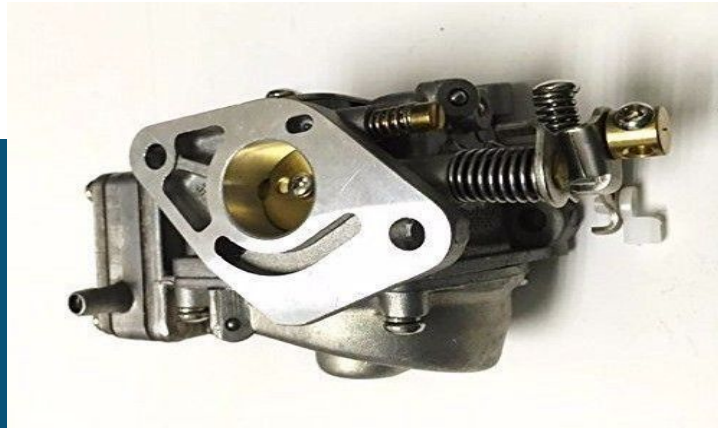

Tohatsu - 4HP 2-Stroke Outboard Carburettor Assembly

£ 110

📍 Cambridgeshire, Eastern

Cambridge Outboards Ltd

<http://www.outboards-cambridge.co.uk>

01353 725625

-
- Engine Spares
 - United Kingdom
-

Carburettor Assembly

Tohatsu Part Number: 369-03200-2

This Genuine Tohatsu Spare Parts fits: M4C ~ 4HP 2-Stroke

BRAND NEW GENUINE TOHATSU OUTBOARD PARTS

Made in Japan

To see this ad online, go to boatsandoutboards.co.uk and search for **BU732D637**