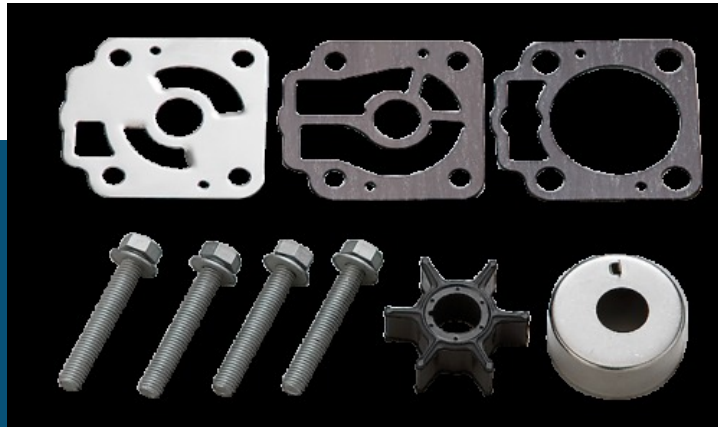

Tohatsu - 40HP 50HP 2-Stroke  
Outboard Water Pump Repair Kit 3C8-  
87322-3

£ 67

📍 Cambridgeshire, Eastern

**Cambridge Outboards Ltd**

<http://www.outboards-cambridge.co.uk>

**01353 725625**

- 
- Engine Spares
  - United Kingdom
- 

Water Pump Repair Kit  
Tohatsu Part Number: 3C8-87322-3

Includes Water Pump Impeller, Gaskets, Wear Plate & Wear Cup

This Genuine Tohatsu Spare Parts fits: 40HP 50HP 2-Stroke

BRAND NEW GENUINE TOHATSU OUTBOARD PARTS  
Made in Japan