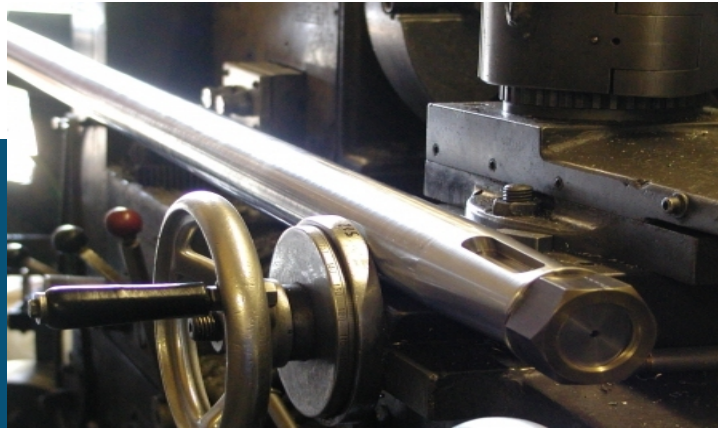

Other - Marine Stainless Steel Propeller Shaft

£ 222

📍 Sussex, South East

Lancing Marine
www.lancingmarine.com

01273411765

-
- Engine Spares
 - United Kingdom
-

1.25" Marine propeller shafts, Duplex F51 stainless steel supplied with keys washer and nut. Standard taper to suit propeller and keyed plain end to suit clamp type coupling 90 cm long (add £15.00 for every extra 30cm up to 3 metre, longer than 3m available POA) details of taper will be required when ordering. Custom made propeller shafts to your exact specification please phone for details. Metric sizes also available. Please ask for more information and technical advice from our resident engineers and boatbuilders.