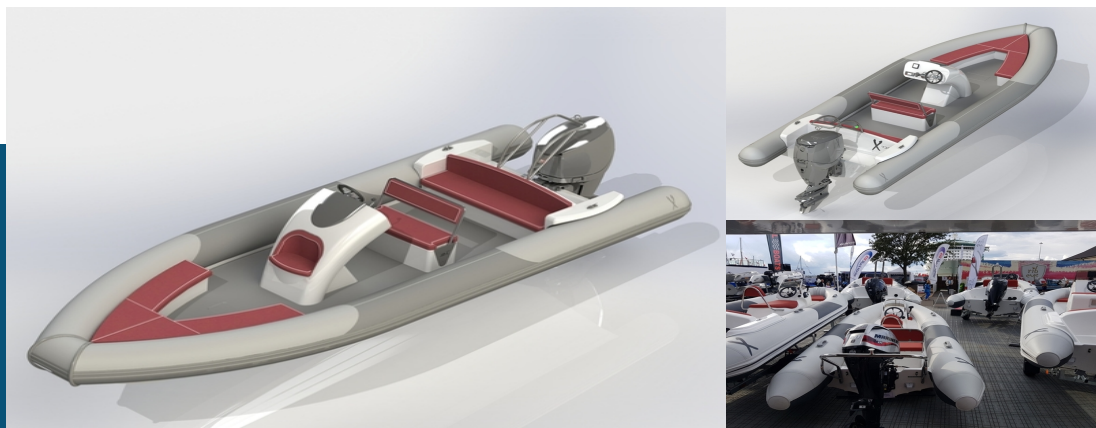

Rib-X - Xp 740

£ 54,990

📍 Leicestershire, East Midlands

Rib-X

<http://www.rib-x.co.uk>

01162430250

1. ---
2. Sports RIBs
   - United Kingdom
   - 7.4 m/24 ft
   - 1100
3. ---

RIB-X XP740

The XP740 is the largest boat in the XP range in the range. The boat offers plenty of space along with exceptionally dry seakeeping properties.

The boat is fitted with a 200hp Mercury Verado and is rated to accommodate 15 passengers.

Released in Summer 2017, this new Rib-X offers you the recreational user an affordable entry level, low maintenance but still high performing RIB, ensuring you a comfortable and more importantly, a safe ride.

The new range consists of: Xp450, Xp500, Xp550, Xp600, Xp680 and the Xp740 boats, all are built to the high quality standards you'd come to expect from a Rib-X.

Specification: 700 sports console

Hydraulic steering

Reverse back helm seat or leaning post or 2 x single jockey seats

Triple moulded rear seat

Bow locker with bow seating

Forward bow seating

Ski bar

Integral fuel tank

Wasser dek flooring

Lux pack upholstery

Navigation lights