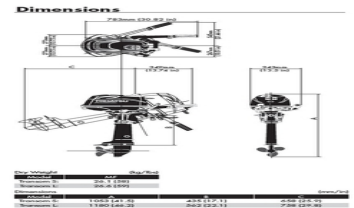

Tohatsu - JANUARY Special! 5hp w/ external fuel tank, Manual Start, Tiller Handle

£ 820

📍 Gwynedd, Wales

Bill Higham Marine Ltd

www.billhigham.com

01248 665666

• Outboard Diesel Engines • United Kingdom • 5

JANUARY Special Sale!

Brand New Tohatsu 5hp 4-Stroke Outboard Engine

*Model: MFS5CSS

*Ex-demo unit (used once on demo)

*with Separate/External Fuel Tank

*Manual Starting System

*Tiller Handle Steering Control

*Short Shaft / 15-inches transom height

*5-YEAR WARRANTY

Only 1 left @ £820.00- call now!!

12 months 0% interest free credit at the advertised price with 50% deposit, takes just 5 minutes to apply! email with your name and email address and we will send you the finance link

Mail order specialists: Fast, Efficient & fully insured

Part exchange welcome - send us pics of yours!

Comprehensive fitting service available

To see this ad online, go to boatsandoutboards.co.uk and search for **BU94877C2**