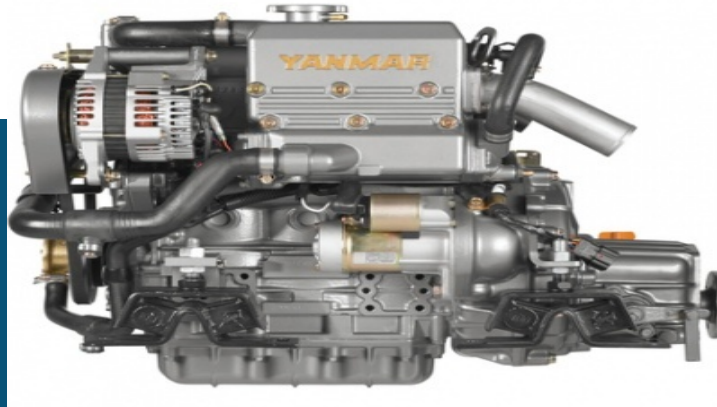

Yanmar - 3YM30 30HP W/GEARBOX

£ 6,479

📍 Trafford Park, North West

Splash Marine

www.splash-marine.com

0161 748 4067

● Inboard Diesel Engines ● United Kingdom ● 1.266L ● 30

Specifications:

- Rated output: 21.3 kW / 29.1 mhp
- Rated Speed: 3200 rpm
- Displacement: 1.266 L [77 cu in]
- Cylinders: 3 in-line
- Bore x Stroke: 80 mm x 84 mm
- Type:: 4-stroke, vertical, water-cooled diesel engine
- Emission compliance: EU: RCD 2, BSO II, EMC. US: EPA Tier 3.
- Warranty::2 + 3 year extended warranty

Gearbox Options:

- 2.21 KM2P-1S1
- 2.61 KM2PG-1G1

Splash Marine can supply the whole range of Vetus parts and accessories to accompany the installation of Yanmar engines.

Splash Marine is the authorised Yanmar Marine dealer for Greater Manchester, Cheshire & Lancashire.