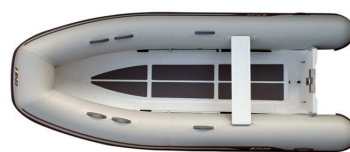

AB Inflatables - 12 VL Inflatable Boat

£ 3,498

📍 Bangor, Gwynedd, Wales, Wales

Bill Higham Marine Ltd

www.billhigham.com

01248 665666

- United Kingdom

Light in weight, heavy in features When every added pound means a reduction in boat speed—or an aching back—the Ventus is the perfect lightweight tender. This full length, fiberglass deep-V RIB is ideal for sailors and cruising passagemakers. KEY FEATURES * Lightweight Fiberglass Tender * More Payload capacity * Solid Rubrail * “V” Hull * Aluminum Removable Rowing Seat * More Internal Area * ORCA (CSM) Coated Fabric * Sunbrella Fabric Dinghy Chap Available * Sunbrella Fabric Boat Cover Available * Internal Aluminum Plate with Security Lip * Reinforced (CSM) Fabric Handles * Custom Colors Upon Request SPECS * Overall length: 12' / 3,66m * Overall Beam: 5' 10" / 1,77m * Inside Length: 8' 9" / 2,67m * Inside Beam: 2' 9" / 0,84m * Tube Diameter: 18" / 0,46m * Number of Chambers: 3+1 * Person Capacity: 6 persons * Weight: 156lbs / 71kg * Recommended HP: 20hp / 14,9kw * Maximum HP: 30hp / 22,4kw * Shaft Length: 15" / 38,1cm * RDC Design Category: C STANDARD EQUIPMENT * Hand Laid Fiberglass Deep “V” Hull * Stringer System Laminated into Hull * Non-Skid Rubber Floor Panels * Plastic External Transom Plate * Aluminum Internal Transom Plate with Security Lip * Stainless Steel Bow Eye * 3 Stainless Steel Davit Lifting Points * Inner Hull Drain with Plug * Deck Condensation Plug * Orca (CSM) Five Layer Coated Fabric * Raised Single Rub Rail * Push Push Plastic Non-Corrosive 2 Stage Inflation Valves * 1 Front & 2 Side Orca (CSM) Fabric Handles on Tubes * 2 Inside Bow Sets of 2 Orca (CSM) Fabric Handles on Tubes * 2 Inside Stern Single Orca (CSM) Fabric Handles on Tubes * Removable Rowing Seat * Paddles with Aluminum Shaft * Paddle Holders * Hand Pump * Maintenance Kit * Owner’s Manual * Additional Air Retaining Chamber Under the Floor * 3 Layers Reinforced Seams OPTIONAL EQUIPMENT * Tube Chaps * Boat Cover * Chock Set * Bow Step with Fold Down Stainless Steel Cleat * Lateral Fold Down Stainless Steel Cleat * Removable Rowing Seat Did you find apk for android? You can find new Free Android Games and apps. SKU: 12VL Category: AB Ventus Tag: Inflatable Boat