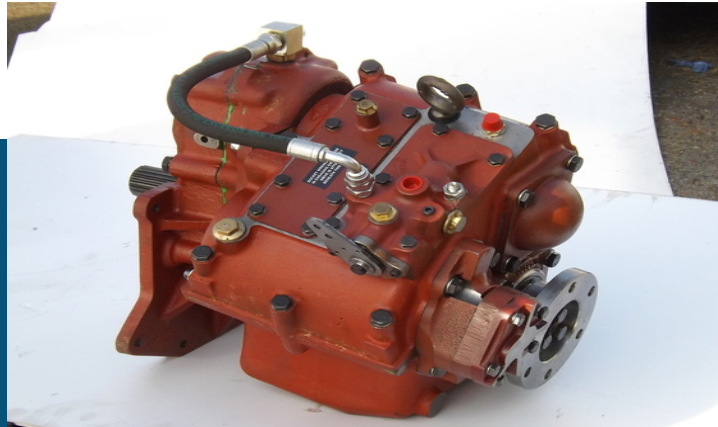

PRM - Prm 1000a With 10 Degree Angle

£ 4,004

📍 Sussex, South East

Lancing Marine
www.lancingmarine.com

01273411765

-
- Engine Spares
 - United Kingdom
-

Marine Gearbox PRM1000A 1.5:1 ratio, New Gearbox, this is a 10 degree angle unit available now for immediate despatch. We have in stock a number of PRM gearboxes and spare parts for the whole range, PRM80 PRM120 PRM260 PRM750 PRM1000, various ratios. We can repair units with oil filters fitted, to the later types with P.T.O.'s and trolling valves attached, Please phone for details, Subject to remaining unsold. Packing, Freight and V.A.T. Extra on all U.K. & E.C. Sales.