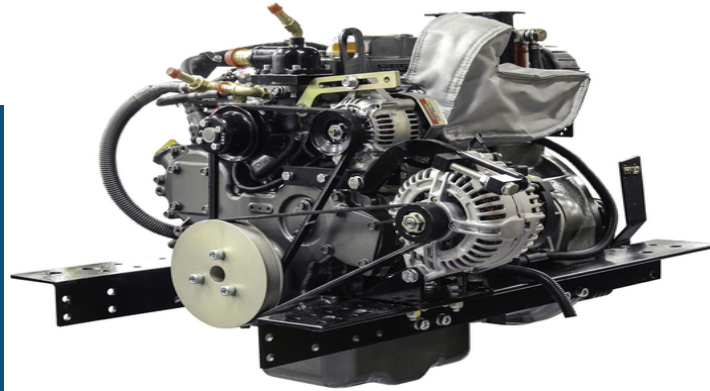

Shire - NEW Shire 35 Keel Cooled 30hp Marine Diesel Engine.

£ 5,153

📍 Dorchester, South West

Marine Engines Direct

<https://www.marineenginesdirect.com/>

01935 83876

- Inboard Diesel Engines
- United Kingdom
- 2020

Brand New Crated Shire 35 Three Cylinder 30hp Keel Cooled 3000rpm Marine Diesel Engine Package Complete With PRM150 Gearbox, Heavy Duty Rails With Flexible Mounts, Low Noise Air Silencer And Filter, Fuel Filter With Water Drain Tap, Control Panel Including Tachometer, Hour Meter and Alarm, etc.