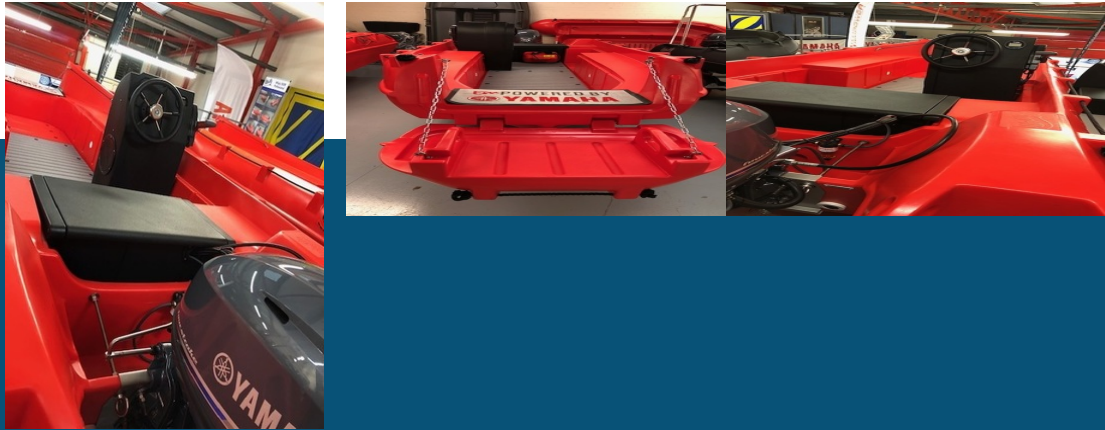

Whaly - 455

£ 12,995

📍 Glasgow, Scotland

Yampower Marine Ltd

<http://www.yampower.co.uk>

0141 778 5384

• Work Boats • United Kingdom • Glasgow • 2021

1 x Brand new red or dark grey Whaly 455 drop nose boat fitted with:
1 x Whaly upright steering console c/w grab handles and access hatches
2 x Whaly drivers bench seat with storage
1 x Teleflex steering system
1 x Yamaha steering wheel
1 x Brand new Yamaha F40FETL four stroke lightweight electric start fuel injected power trim & tilt outboard engine
1 x Yamaha multi function gauge
1 x Yamaha 703 control box and cables
1 x 22 litre fuel tank and line
1 x Sealed battery mounted in console via hatch
1 x Battery isolator
1 x Yamaha 10 micron water fuel separator filter
1 x Set stern towing eyes
1 x Extreme EXT 750 maxi multi roller galvanised unbraked road trailer c/w lighting board
1 x Boat tie down straps

Ready to go now

This boat has been rigged to a very high standard and made ready for use other than safety equipment and fuel.

Price £12995.00

To see this ad online, go to boatsandoutboards.co.uk and search for **BU00595B3**