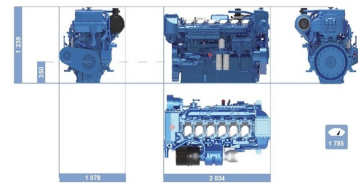

Moteurs Baudouin - New Baudouin 6M26.3 600hp - 815hp Heavy Duty Marine Diesel Engine Package

£ 58,495

📍 Melbury Osmond, South West

Dimensions and dry weight (mm / kg)

Marine Engines Direct

<https://www.marineenginesdirect.com/>

01935 83876

- Inboard Diesel Engines
- United Kingdom
- 2020

Brand New Baudouin 6M26.3 600hp - 815hp Six Cylinder Turbocharged Intercooled Heat Exchanger Cooled Heavy Duty Marine Diesel Engine Including Instrumentation. Range Of Gearbox Options Also Available.

Keel / Skin Tank cooling also available on this model as a no cost option to suit your requirements. Power ratings available as follows:

600hp (441kw) @ 1800rpm
660hp (485kw) @ 1800rpm
700hp (515kw) @ 2000rpm
750hp (551kw) @ 2100rpm
815hp (599kw) @ 2100rpm

Cubic capacity of 15.9L. SAE 1 Flywheel Housing with SAE 14" Flywheel. Weight Ex Gearbox and Fluids 1785Kg.

Baudouin have been producing heavy duty commercial marine engines for over 100 years offering an extremely robust product range with a class leading commercial warranty.