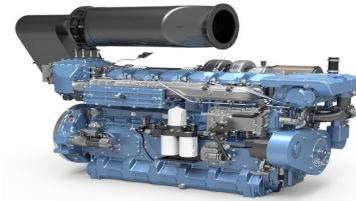

Moteurs Baudouin - New Baudouin 6M26.3 600hp - 815hp Heavy Duty Marine Diesel Engine Package

£ 58,495

📍 Melbury Osmond, South West

Dimensions and dry weight (mm / kg)

Marine Engines Direct

<https://www.marineenginesdirect.com/>

01935 83876

- Inboard Diesel Engines
- United Kingdom
- 2020

Brand New Baudouin 6M26.3 600hp - 815hp Six Cylinder Turbocharged Intercooled Heat Exchanger Cooled Heavy Duty Marine Diesel Engine Including Instrumentation. Range Of Gearbox Options Also Available.

Keel / Skin Tank cooling also available on this model as a no cost option to suit your requirements. Power ratings available as follows:

600hp (441kw) @ 1800rpm
660hp (485kw) @ 1800rpm
700hp (515kw) @ 2000rpm
750hp (551kw) @ 2100rpm
815hp (599kw) @ 2100rpm

Cubic capacity of 15.9L. SAE 1 Flywheel Housing with SAE 14" Flywheel. Weight Ex Gearbox and Fluids 1785Kg.

Baudouin have been producing heavy duty commercial marine engines for over 100 years offering an extremely robust product range with a class leading commercial warranty.