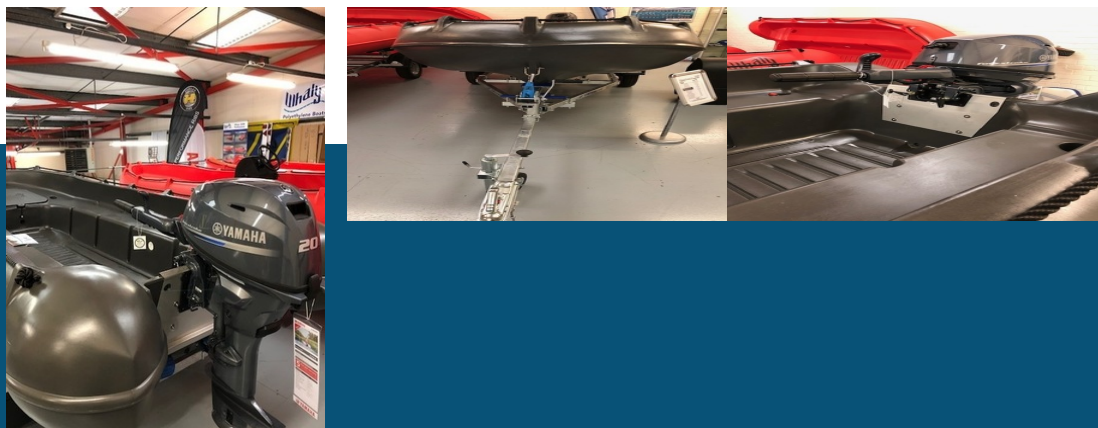

Whaly - 370

£ 5,995

📍 Glasgow, Scotland

Yampower Marine Ltd

<http://www.yampower.co.uk>

0141 778 5384

1. ---
2. Sports RIBs
   - United Kingdom
   - Glasgow
   - 2020
3. ---

Special offer

Whaly 370 in dark grey available from stock today

Can be prepared in a few hours and is being sold with the following package

Whaly 370 in dark grey

Extreme 500 super roller galvanised road trailer c/w winch and strap

Lighting board

Yamaha F20GMHL (2020 model) tiller controlled pull start manual tilt fuel injected outboard engine with a five year warranty (leisure use)

Yamaha 25 litre fuel tank and fuel line

only 1 available at this price

Normal price £6665.00

Offer price £5995.00

To see this ad online, go to boatsandoutboards.co.uk and search for **BU030E2F3**