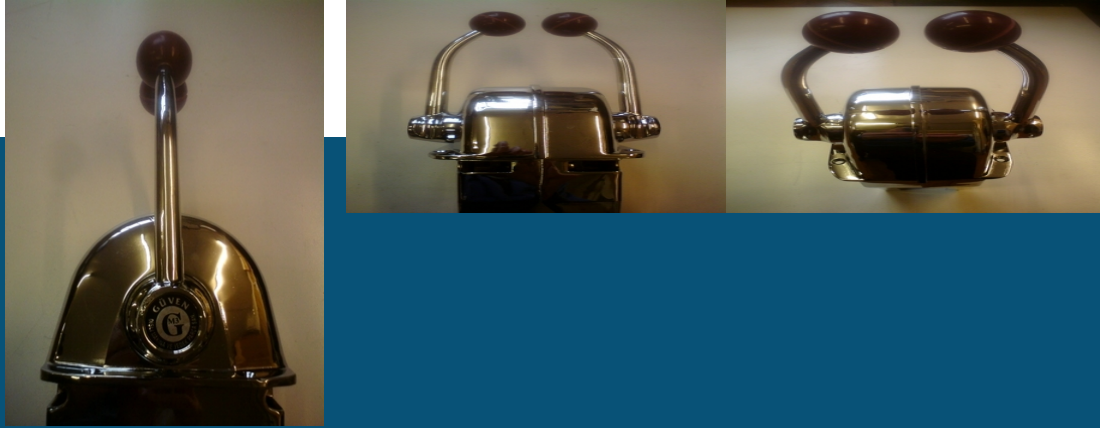

other - Top Mount Twin Engine Dual Control, Chrome Finish

£ 250

📍 Sussex, South East

Lancing Marine
www.lancingmarine.com

01273411765

-
- Engine Spares
 - United Kingdom
-

Available from stock, Morse style Marine Engine controls. Chrome, Top mount for twin engine Dual Control. Will replace existing Morse controls, High quality Chrome finish. We stock a large range of marine control and Installation products to suit commercial boatbuilders and DIY enthusiasts alike, please phone for details. Prices do not include Freight and VAT.