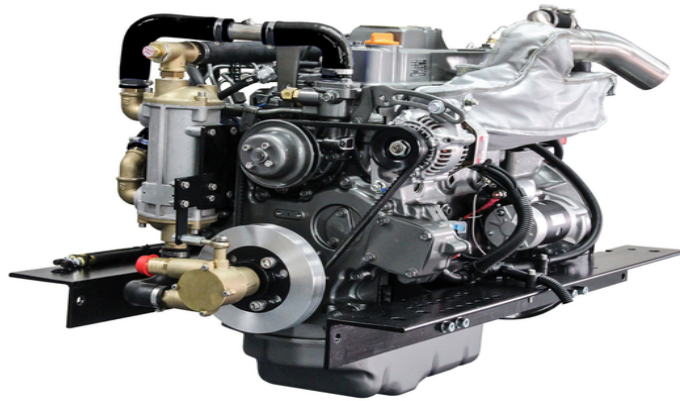

Shire - NEW Shire 40WB 40hp/2600rpm Marine Diesel Engine.

£ 6,701

📍 Dorchester, South West

Marine Engines Direct

<https://www.marineenginesdirect.com/>

01935 83876

- Inboard Diesel Engines
- United Kingdom
- 2020

Brand New Crated Shire 40WB Four Cylinder 40hp Naturally Aspirated 2600rpm Marine Diesel Engine Package Complete With PRM150 Gearbox, Electrics, Control Panel including Tachometer, Hour Meter and Alarm, Flexible Mounts, Morse Cable on Speed and Gearbox Control, Electric Fuel Pump etc.